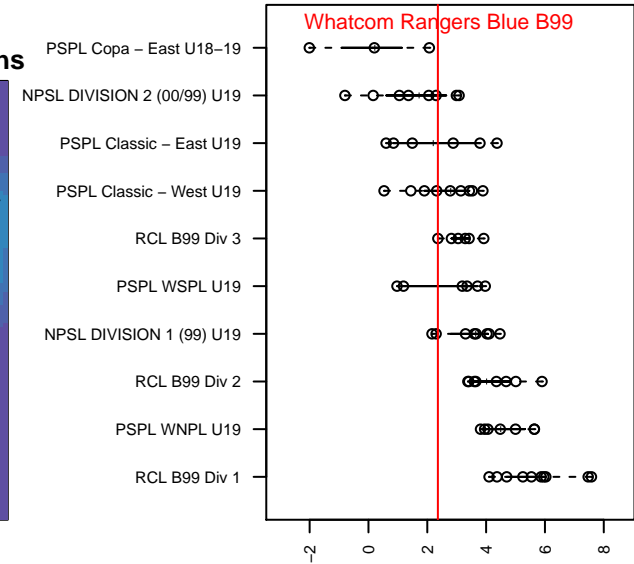

Whatcom Rangers Blue B99

Whatcom FC Rangers
 Bellingham, WA
 B99 total strength=1525
 attack=14.36 defense=10.6
 fall league = RCL B99 Div 3
 notes= Rosales 2015

alt names used:
 66 Whatcom FC Rangers B99/00 Blue
 Whatcom FC Rangers – B99 Blue
 Whatcom FC Rangers B99–00 Blue

Venues played:
 2017 Baker Blast U19
 2017 Xtreme Cup BU17 Gold – 19
 2017 RCL B99 Div 3
 2017 WYS Presidents Cup B00 19 Division 2

Whatcom Rangers Blue B99
 Dots are actual minus expected GF (blue circles) and GA (red triangles).
 Blue line is smoothed change in attack strength. Red is smoothed change in defense strength.

**attack and defense variance (black dot)
relative to other teams
and top 10 in region**

**attack and defense rating
relative to others at age
and all opponents in last 13 months**

Performance relative to 13 month average