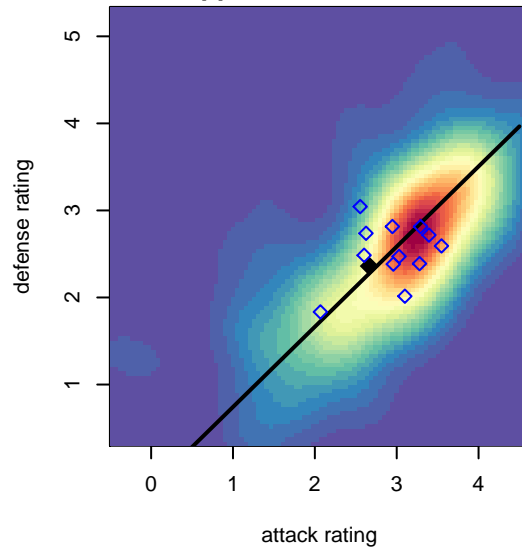

Whatcom Rangers Blue B99

Whatcom FC Rangers
 Bellingham, WA
 B99 total strength=1525
 attack=14.36 defense=10.6
 fall league = RCL B99 Div 3
 notes= Rosales 2015

alt names used:
 66 Whatcom FC Rangers B99/00 Blue
 Whatcom FC Rangers – B99 Blue
 Whatcom FC Rangers B99–00 Blue

Venues played:
 2017 Baker Blast U19
 2017 Xtreme Cup BU17 Gold – 19
 2017 RCL B99 Div 3
 2017 WYS Presidents Cup B00 19 Division 2

Whatcom Rangers Blue B99
 Dots are actual minus expected GF (blue circles) and GA (red triangles).
 Blue line is smoothed change in attack strength. Red is smoothed change in defense strength.

**attack and defense variance (black dot)
relative to other teams
and top 10 in region**

**attack and defense rating
relative to others at age
and all opponents in last 13 months**

Performance relative to 13 month average