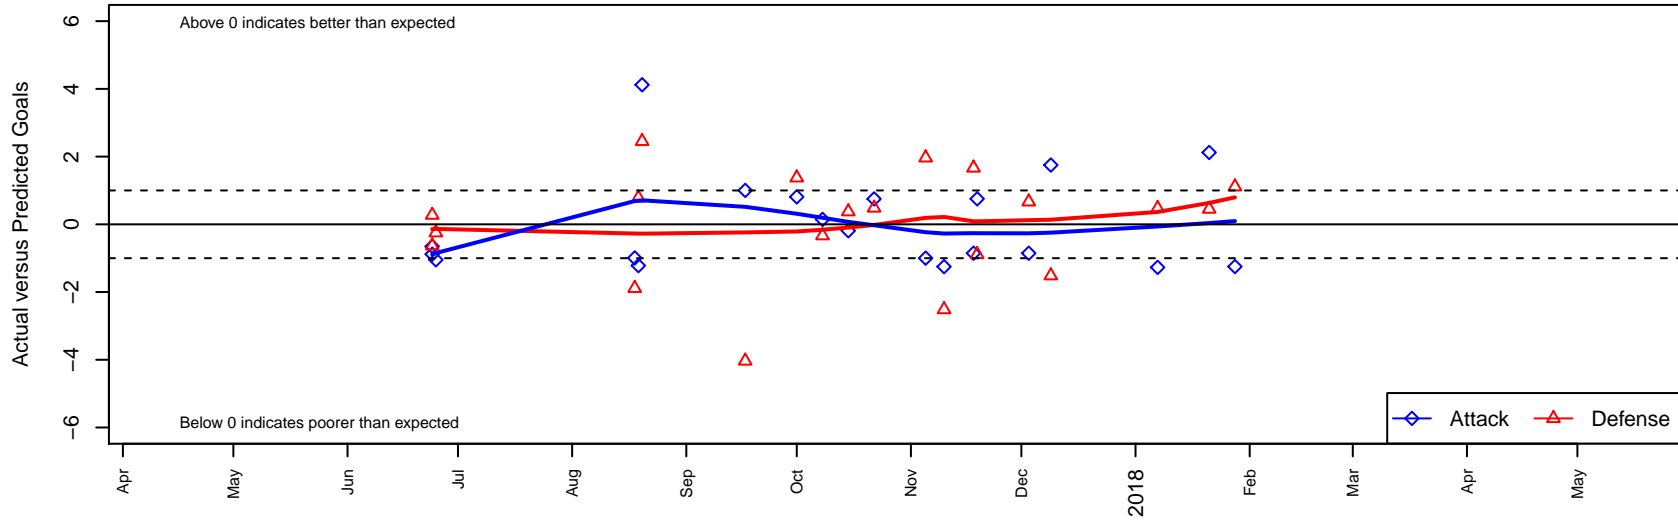

Whatcom Rangers Blue B99

Whatcom FC Rangers
 Bellingham, WA
 B99 total strength=1525
 attack=14.36 defense=10.6
 fall league = RCL B99 Div 3
 notes= Rosales 2015

alt names used:
 66 Whatcom FC Rangers B99/00 Blue
 Whatcom FC Rangers – B99 Blue
 Whatcom FC Rangers B99–00 Blue

Venues played:
 2017 Baker Blast U19
 2017 Xtreme Cup BU17 Gold – 19
 2017 RCL B99 Div 3
 2017 WYS Presidents Cup B00 19 Division 2

Whatcom Rangers Blue B99
 Dots are actual minus expected GF (blue circles) and GA (red triangles).
 Blue line is smoothed change in attack strength. Red is smoothed change in defense strength.

**attack and defense variance (black dot)
relative to other teams
and top 10 in region**

**attack and defense rating
relative to others at age
and all opponents in last 13 months**

Performance relative to 13 month average