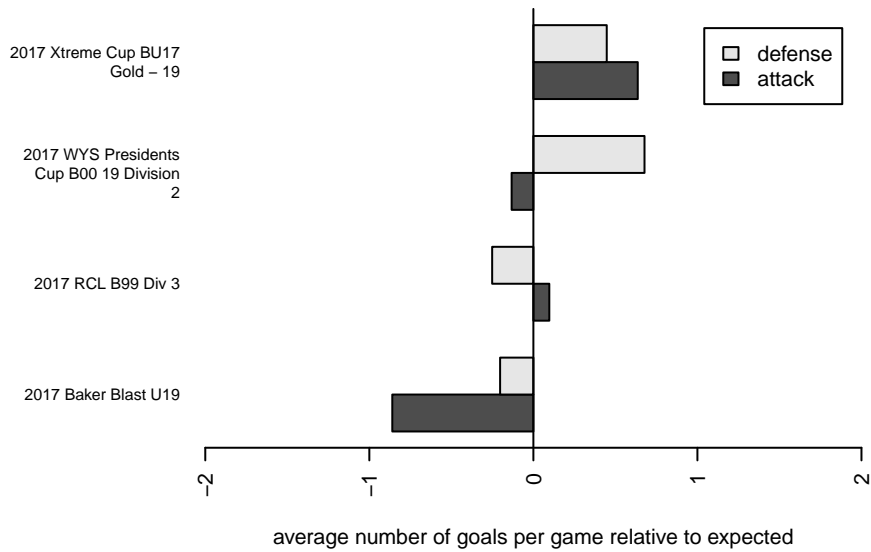

Whatcom Rangers Blue B99

Whatcom FC Rangers
 Bellingham, WA
 B99 total strength=1525
 attack=14.36 defense=10.6
 fall league = RCL B99 Div 3
 notes= Rosales 2015

alt names used:
 66 Whatcom FC Rangers B99/00 Blue
 Whatcom FC Rangers – B99 Blue
 Whatcom FC Rangers B99–00 Blue

Venues played:
 2017 Baker Blast U19
 2017 Xtreme Cup BU17 Gold – 19
 2017 RCL B99 Div 3
 2017 WYS Presidents Cup B00 19 Division 2

Whatcom Rangers Blue B99
 Dots are actual minus expected GF (blue circles) and GA (red triangles).
 Blue line is smoothed change in attack strength. Red is smoothed change in defense strength.

**attack and defense variance (black dot)
relative to other teams
and top 10 in region**

**attack and defense rating
relative to others at age
and all opponents in last 13 months**

Performance relative to 13 month average