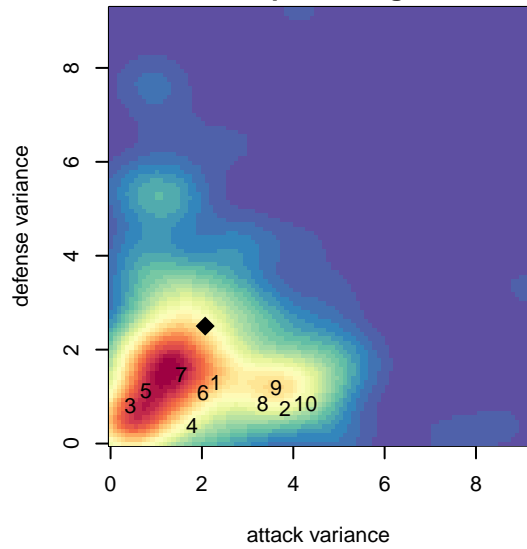

Whatcom Rangers Blue B99

Whatcom FC Rangers
 Bellingham, WA
 B99 total strength=1525
 attack=14.36 defense=10.6
 fall league = RCL B99 Div 3
 notes= Rosales 2015

alt names used:
 66 Whatcom FC Rangers B99/00 Blue
 Whatcom FC Rangers – B99 Blue
 Whatcom FC Rangers B99–00 Blue

Venues played:
 2017 Baker Blast U19
 2017 Xtreme Cup BU17 Gold – 19
 2017 RCL B99 Div 3
 2017 WYS Presidents Cup B00 19 Division 2

Whatcom Rangers Blue B99
 Dots are actual minus expected GF (blue circles) and GA (red triangles).
 Blue line is smoothed change in attack strength. Red is smoothed change in defense strength.

**attack and defense variance (black dot)
relative to other teams
and top 10 in region**

**attack and defense rating
relative to others at age
and all opponents in last 13 months**

Performance relative to 13 month average