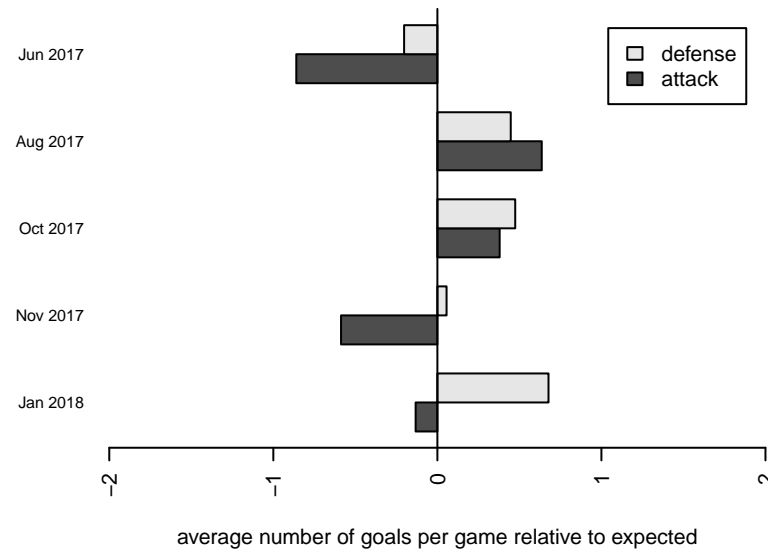

Performance relative to 13 month average